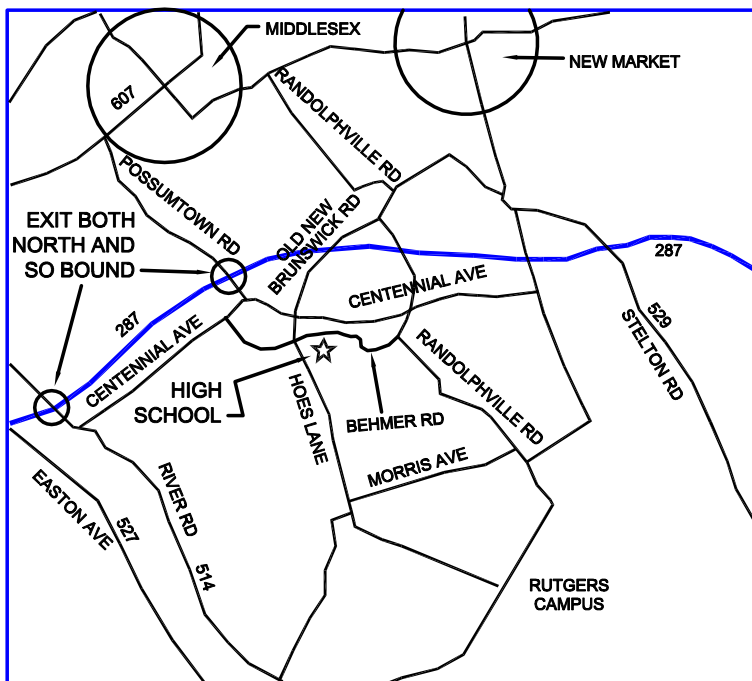

RARITAN VALLEY RADIO CLUB

presents the

W2QW - HAMFEST

Saturday - June 15, 2019 - 8 AM to 12 PM

Piscataway High School, Piscataway, NJ

- ★ Grand Prize Drawing
- ★ Large Outdoor Area
- ★ Ample Parking
- ★ XYL's & Kids FREE
- ★ Hot and Cold Food
- ★ Hourly Door Prize Drawings
- ★ Ham, SWL & Computer Equipment Dealers
- ★ Demonstrations
- ★ ARRL Approved
- ★ New & used Electronics & Test Equipment
- ★ Volunteer Examiner Session - 9 AM
- ★ DXCC, VUCC and WAS Field Checker

Directions: 287 S take exit 8, 287 N take exit 7 - then follow hamfest SIGNS
GPS users use: 110 Behmer Road, Piscataway, NJ 08854

For more information about the Hamfest visit our Web Site at WWW.W2QW.ORG/HAMFEST.HTM