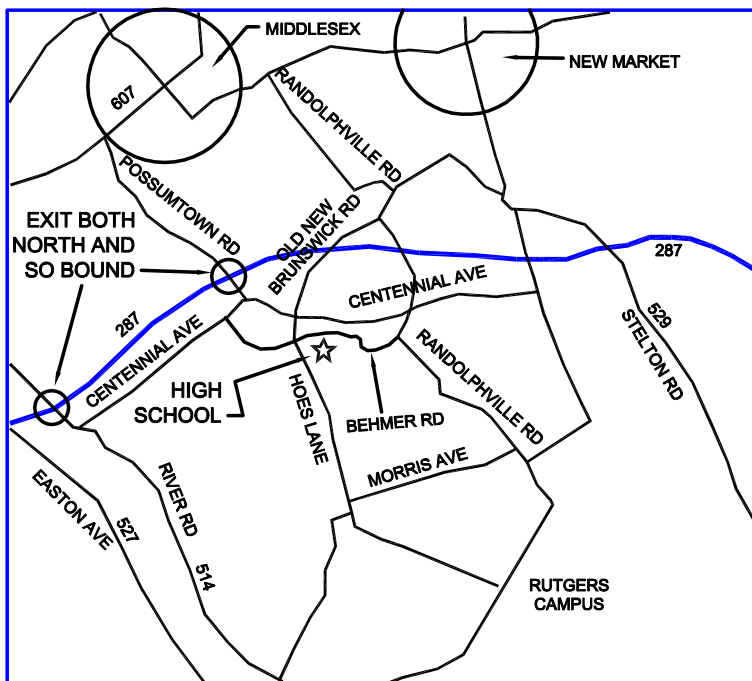

## V.E. Testing

Testing at hamfest.  
Please notify Drew, W2OU  
in advance at 732-801-4654  
or W2oudrew@gmail.com

Directions: 287 S take exit 8, 287 N take exit 7 - then follow hamfest SIGNS  
GPS users use: 110 Behmer Road, Piscataway, NJ 08854