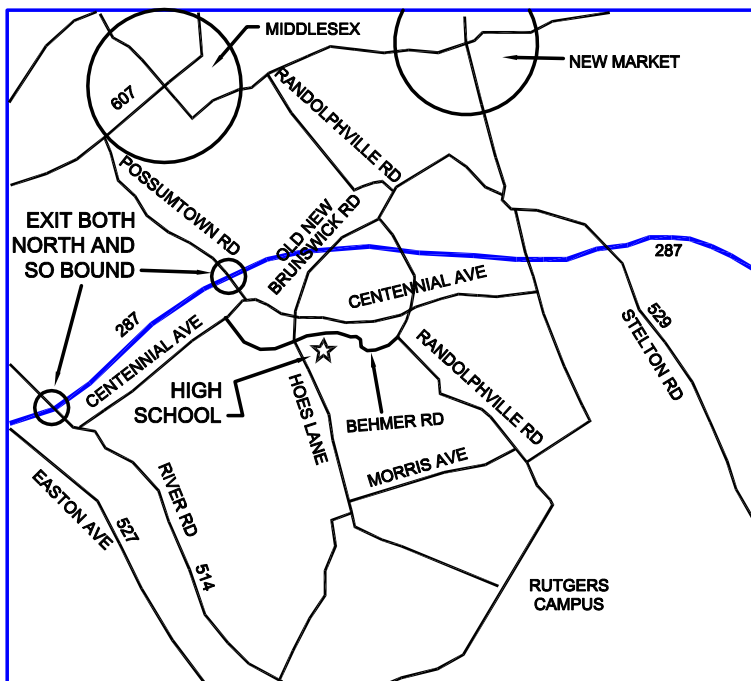

RARITAN VALLEY RADIO CLUB

presents the

W2QW - HAMFEST

Saturday - June 15, 2019 - 8 AM to 12 PM

Piscataway High School, Piscataway, NJ

- ★ Grand Prize Drawing
- ★ Large Outdoor Area
- ★ Ample Parking
- ★ XYL's & Kids FREE
- ★ Hot and Cold Food
- ★ Hourly Door Prize Drawings
- ★ Ham, SWL & Computer Equipment Dealers
- ★ Demonstrations
- ★ ARRL Approved
- ★ New & used Electronics & Test Equipment
- ★ Volunteer Examiner Session - 9 AM
- ★ DXCC, VUCC and WAS Field Checker

Directions: 287 S take exit 8, 287 N take exit 7 - then follow hamfest SIGNS
GPS users use: 110 Behmer Road, Piscataway, NJ 08854

For more information about the Hamfest visit our Web Site at WWW.W2QW.ORG/HAMFEST.HTM